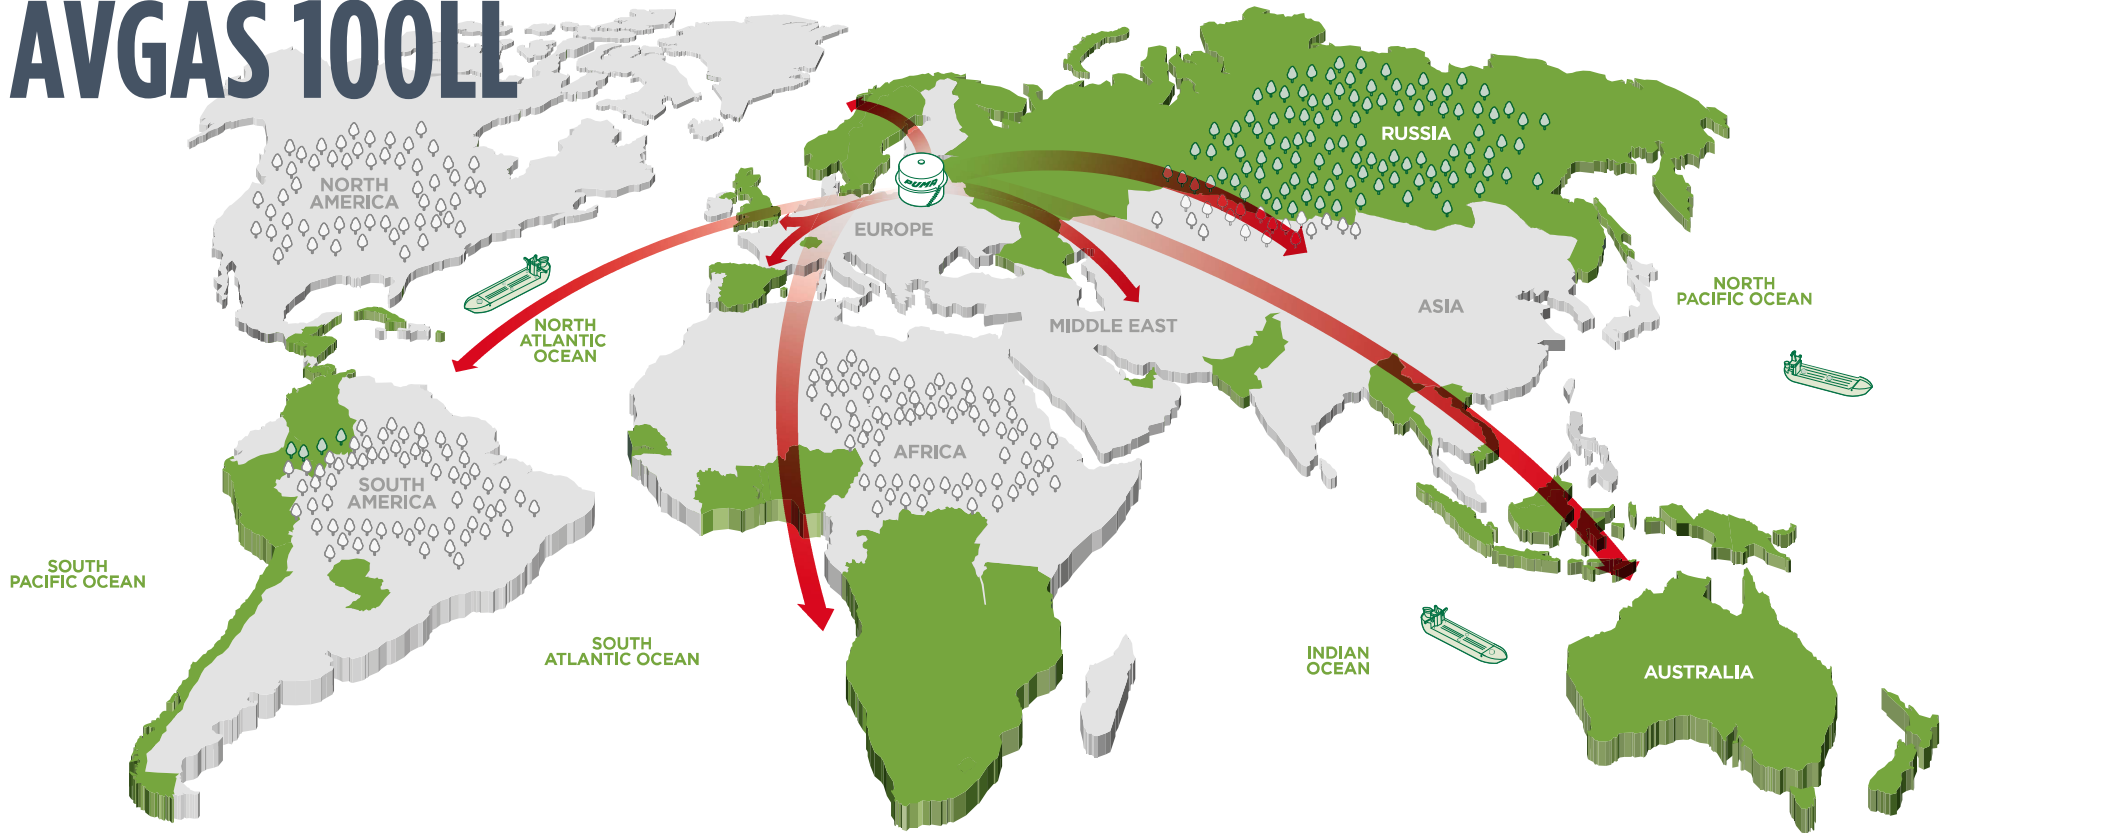

# SECURE SUPPLY AVGAS 100LL

We have continued to expand our European operations, year on year. Our Avgas 100LL production facility is strategically located in Estonia and ensures that we can offer our own dedicated fuel supply to all European countries.

-  Bulk storage hub
-  Local storage
-  Puma Energy supply route
-  Countries where Puma Energy operates